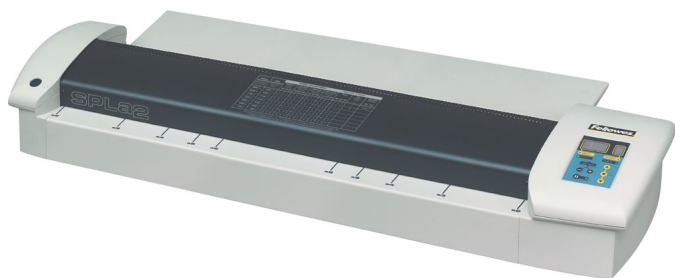

Fellowes SPL A2

Mesin Laminating FELLOWES
Saiz maks: A2 / 4 roller
Papararan suhu & kelajuan

Rating: Not Rated Yet

Price:

Variant price modifier:

Base price with tax:

Price with discount:

Salesprice with discount:

Model : SPL A2

Saiz laminate maksimum : Dokumen bersaiz A2

Kapasiti pouch : 80 ~ 250 micron

Kelajuan : 900mm/minit

Paparan suhu & kelajuan

4 roller

Dimensi : 670x250x130mm

Berat anggaran : 15kg